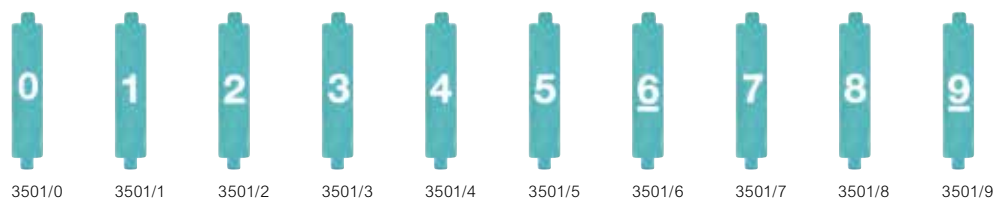

D45 SYSTEM

SYSTEM ACCESSORIES

BT-3501K

Pack	Item	Configurators
Accessories for pabx switchboard		
10	3501/0	Configurator 0
10	3501/1	Configurator 1
10	3501/2	Configurator 2
10	3501/3	Configurator 3
10	3501/4	Configurator 4
10	3501/5	Configurator 5
10	3501/6	Configurator 6
10	3501/7	Configurator 7
10	3501/8	Configurator 8
10	3501/9	Configurator 9
10	3501/JMP	Configurator JMP
Configurator kit		
1	3501K	Configurator kit consisting of: - 10 pieces for each type of configurator from 0 to 9 - 2 blue removable 8-clamp connectors - 2 green removable 2-clamp connectors - 1 configurator connection tool (3502) - 1 plastic screwdriver